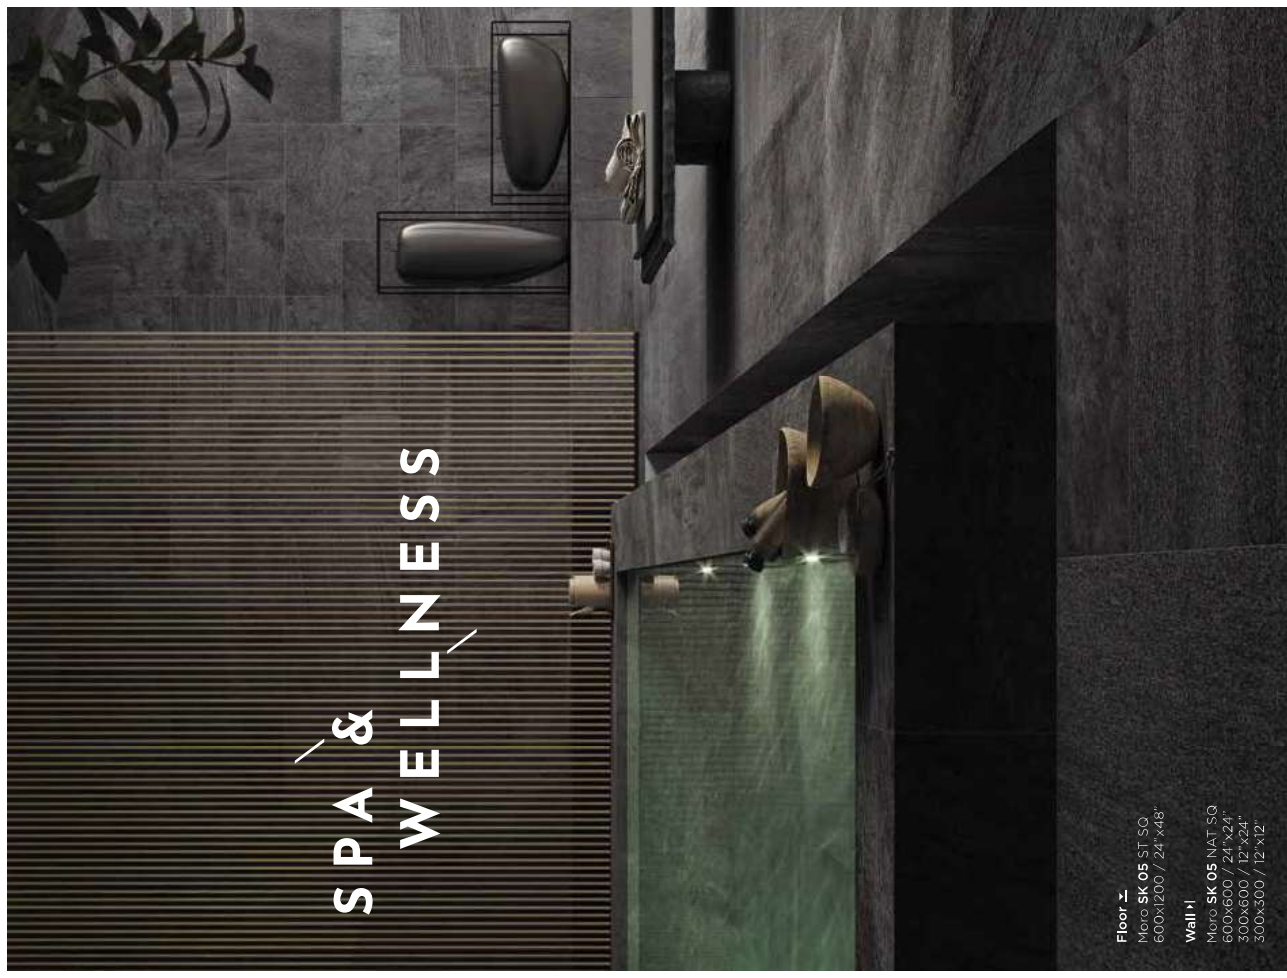

Floor Σ
 Moro **SK 05** ST SQ
 600x600 / 24" x24"

Wall \updownarrow
 Moro **SK 05** NAT SQ
 150x600 / 6" x24"

SPA & WELLNESS

Floor Σ
 Moro **SK 05** ST SQ
 600x1200 / 24" x48"

Wall \updownarrow
 Moro **SK 05** NAT SQ
 600x600 / 24" x24"
 300x600 / 12" x24"
 300x300 / 12" x12"