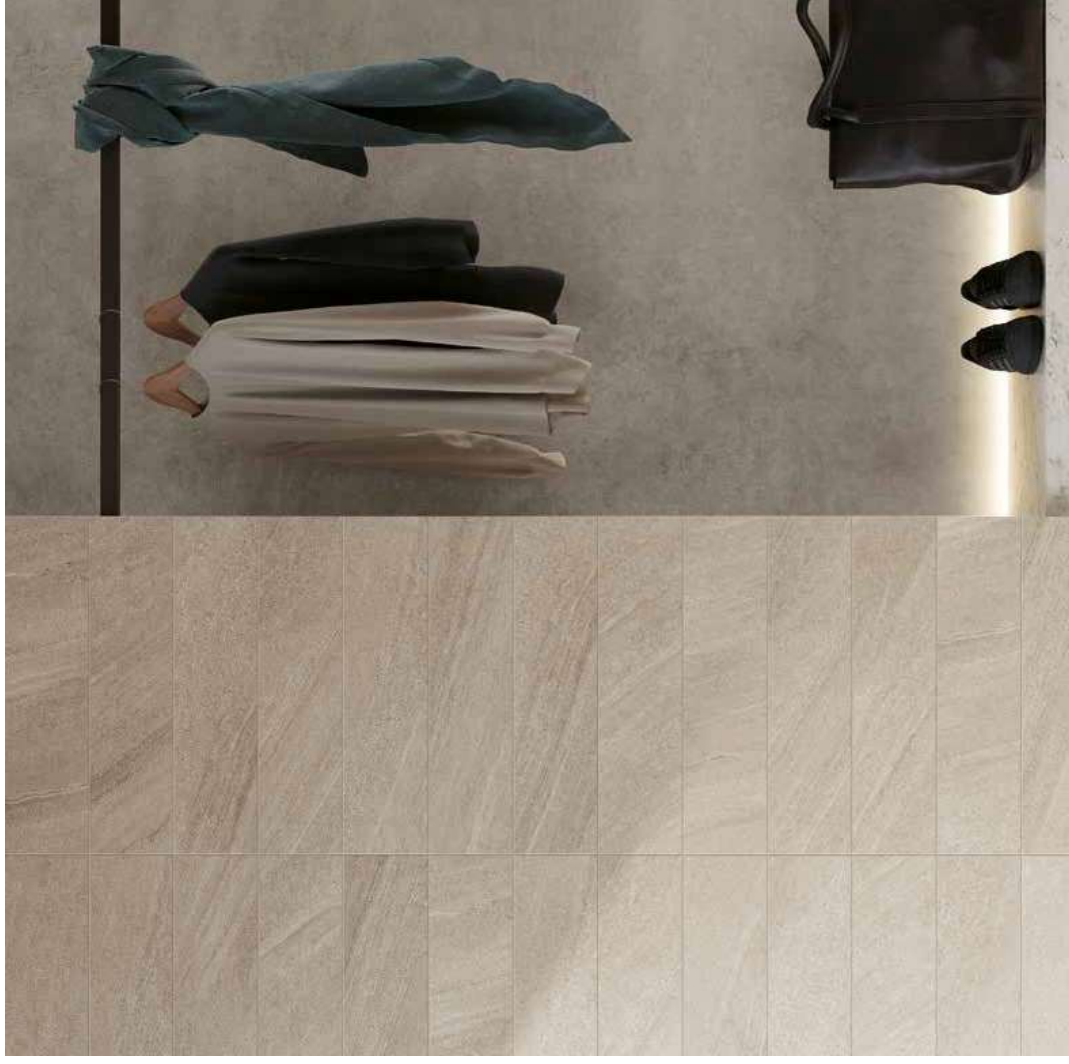

FLOOR
Sandshell LG 02 NAT SQ
1200x1200 / 48"x48"

sandshell LG 02

WALL
Sandshell LG 02 NAT SQ
150x600 / 6"x24"
GLOCAL Ideal GC 03 SP SQ
1200x2400 / 48"x96"

FURNITURES
JEWELS Gioia White JW 13 LUC SQ
1620x3240 / 63"x127½"